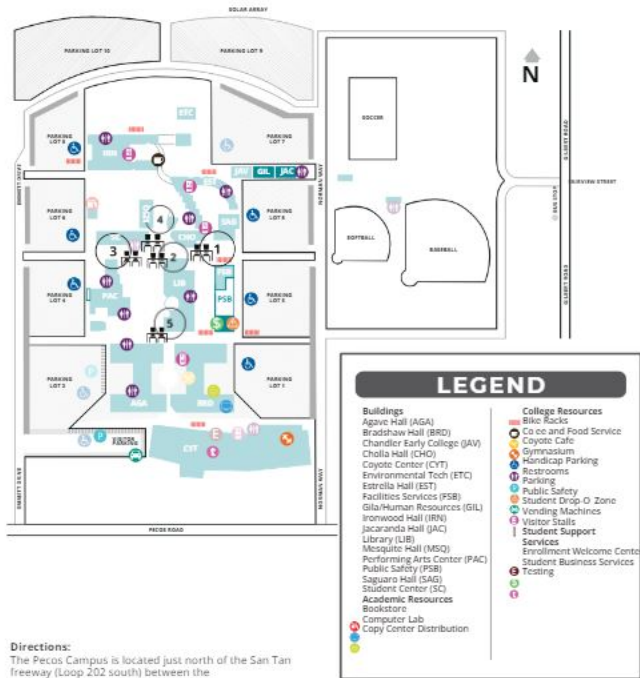

CHANDLER-GILBERT COMMUNITY COLLEGE

A MARICOPA COMMUNITY COLLEGE

Pecos Campus Map

2626 East Pecos Road
Chandler, Arizona 85225-2449
(480) 732-7000

Directions:

The Pecos Campus is located just north of the San Tan Freeway (Loop 202 south) between the Cooper and Gilbert road exits.