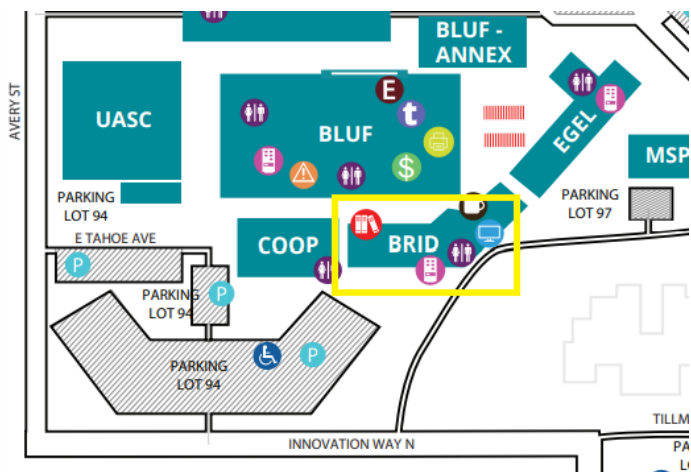

Williams:

For library hours of operation please visit: <https://www.cgc.edu/student-resources/library>