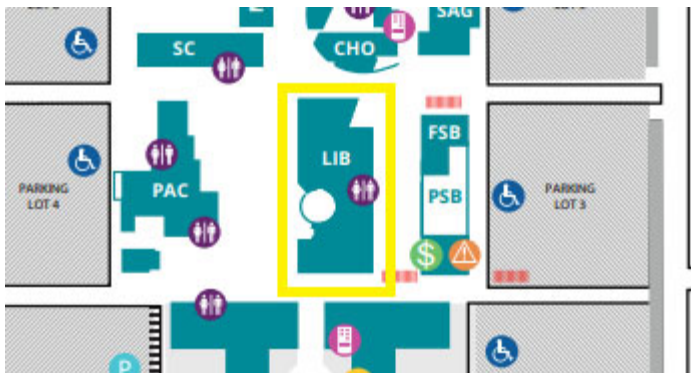

Graphing Calculator Rentals

As of Spring 2024 graphing calculators will be available for students to borrow in the library at both the Pecos and Williams campuses– **FREE OF CHARGE!**

- ❖ **Calculators are available on a 1st come first serve basis.**
  - Calculator rental is for current students only.
  - Student ID is required to borrow a calculator.
  - Calculators are free to borrow but a fee will be charged to the student's account if the calculator and/or its accessories are not returned by the return date at the end of the term.
- ❖ **Calculators are for semester-long use.**
  - Day-use calculators will no longer be available through the Mathematics Division office. If a calculator is needed for day-use the student can borrow and return a calculator at the library anytime throughout the term.
- ❖ **To borrow a calculator please inquire at the circulation desk in the library at either the Pecos or Williams campus:**

Pecos: